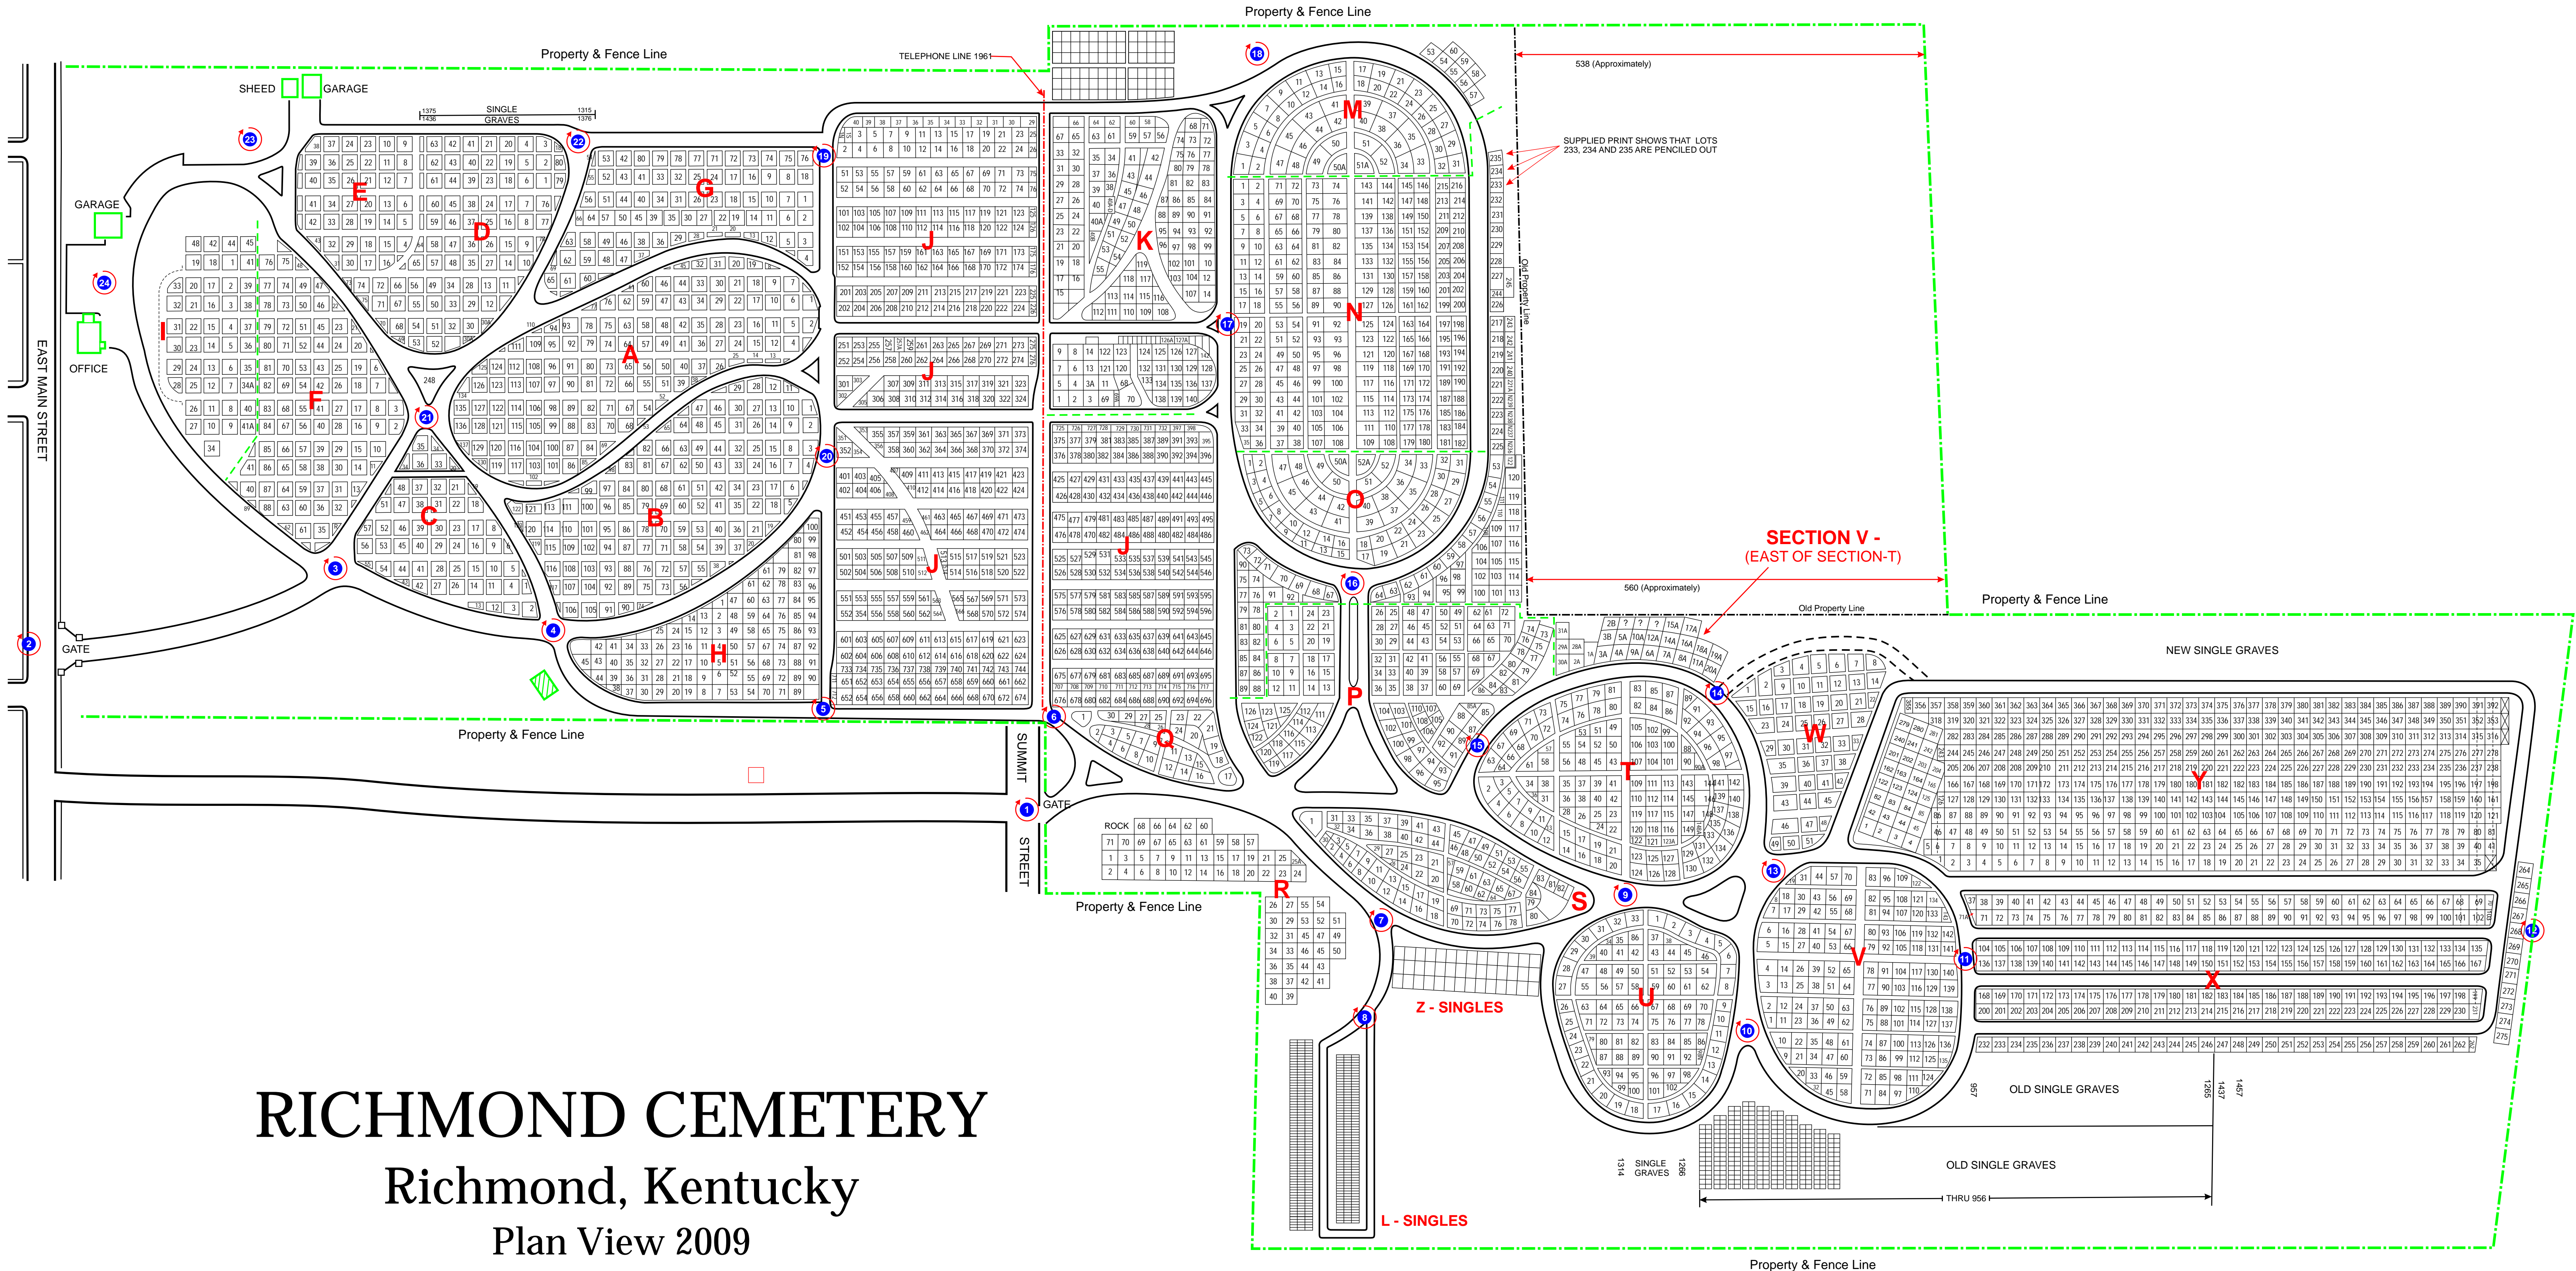

RICHMOND CEMETERY

Richmond, Kentucky

Plan View 2009

- Shows panorama locations
- Road Way
- Property line & Fence

100%

RICHMOND CEMETERY
OVERVIEW

NOTE: The scale, grave location and measurements shown are for general reference use only. This is not a site surveyed document.

Scale 1"= 100'
Sheet 1 of 24

Copyright © 2009 by TOPOGRAPHIX

Disclaimer: The contained on this map is based on documents and information supplied by the client. Accuracy of images is not suitable for engineering purposes. TOPOGRAPHIX® assumes no responsibility for it's content.