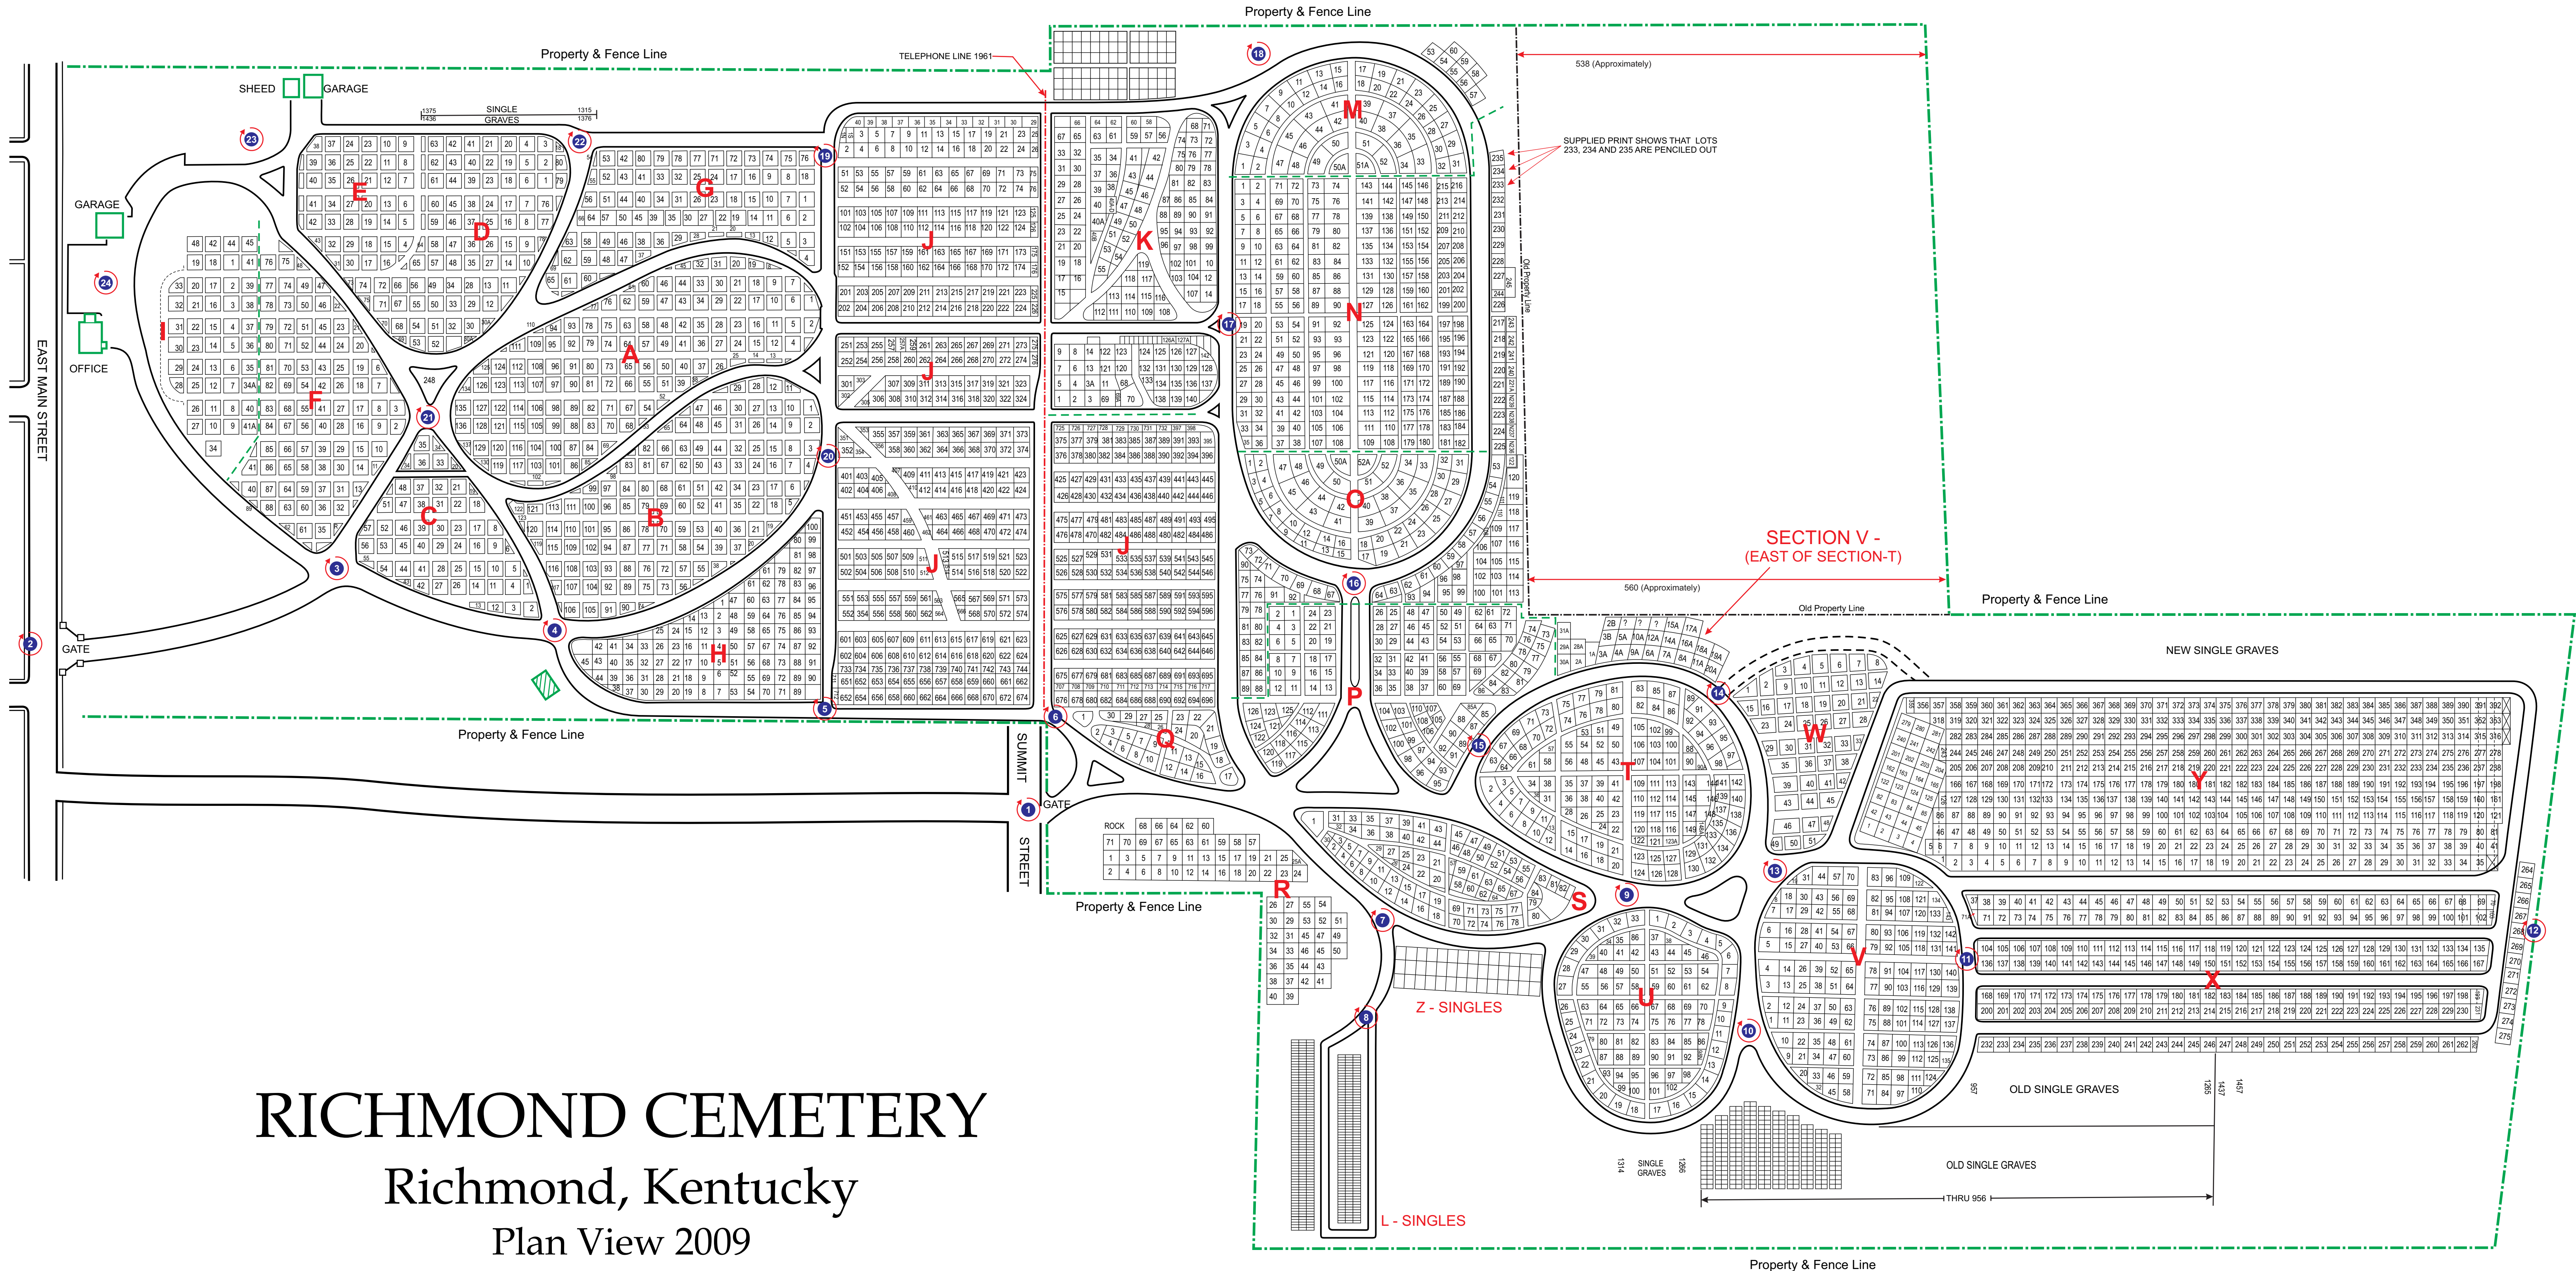

RICHMOND CEMETERY

Richmond, Kentucky

Plan View 2009

- Shows panorama locations
- Road Way
- Property line & Fence

100%

RICHMOND CEMETERY
OVERVIEW

NOTE: The scale, grave location and measurements shown are for general reference use only. This is not a site surveyed document.

Scale 1" = 100'
Sheet 1 of 24

Copyright © 2009 by TOPOGRAPHIX

Disclaimer: The contained on this map is based on documents and information supplied by the client. Accuracy of images is not suitable for engineering purposes. TOPOGRAPHIX® assumes no responsibility for it's content.